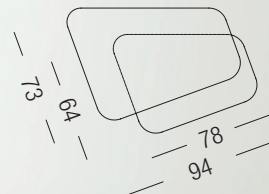

Playwood.

BRUGNOTTO®
SHOP INTERIORS