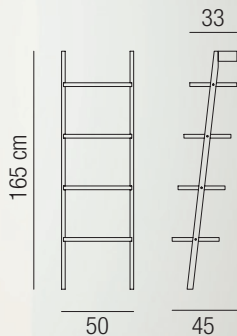

Playwood.

BRUGNOTTO®
SHOP INTERIORS

Playwood.

BRUGNOTTO®
SHOP INTERIORS

Playwood.

75

100 cm

invisible magnetic panel
possibility of customized prints