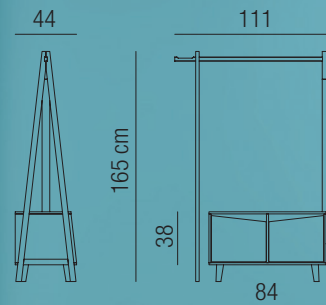

Playwood.

BRUGNOTTO®
SHOP INTERIORS